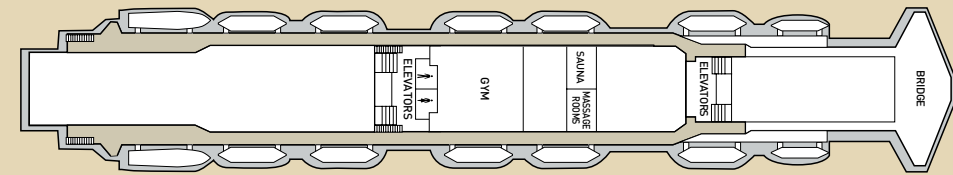

DECK 8 - OURANOS