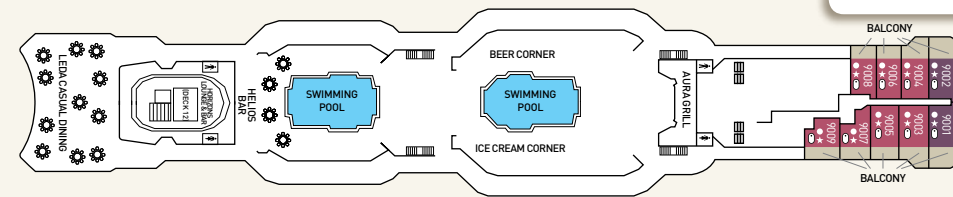

DECK 9 - HERA